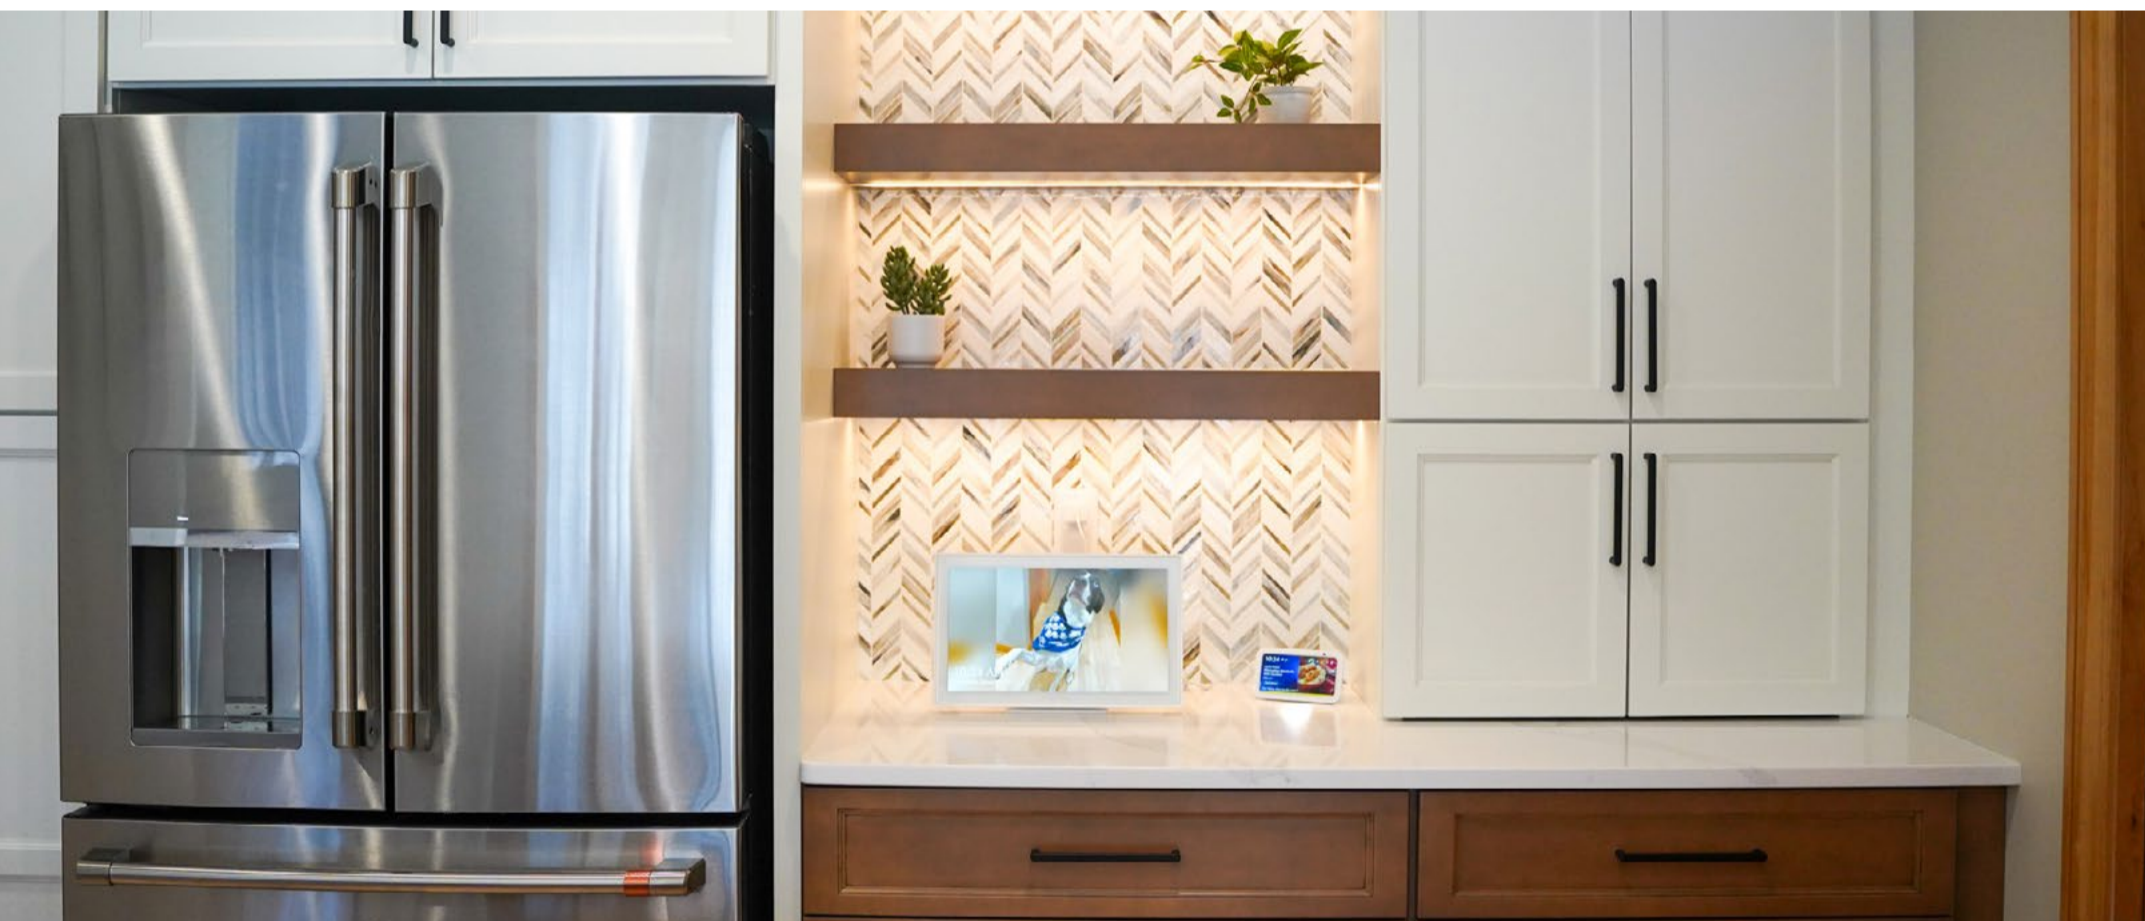

3

WHOLE HOME REMODEL

GMH Construction, Inc.

▶ 104 Blue Ridge Ct, Hartland

A thoughtfully phased whole-home remodel blending timeless design, warm gathering spaces, and craftsmanship tailored for everyday living.

[Get Directions ▶](#)

GMH CONSTRUCTION
DESIGN • BUILD • REMODEL