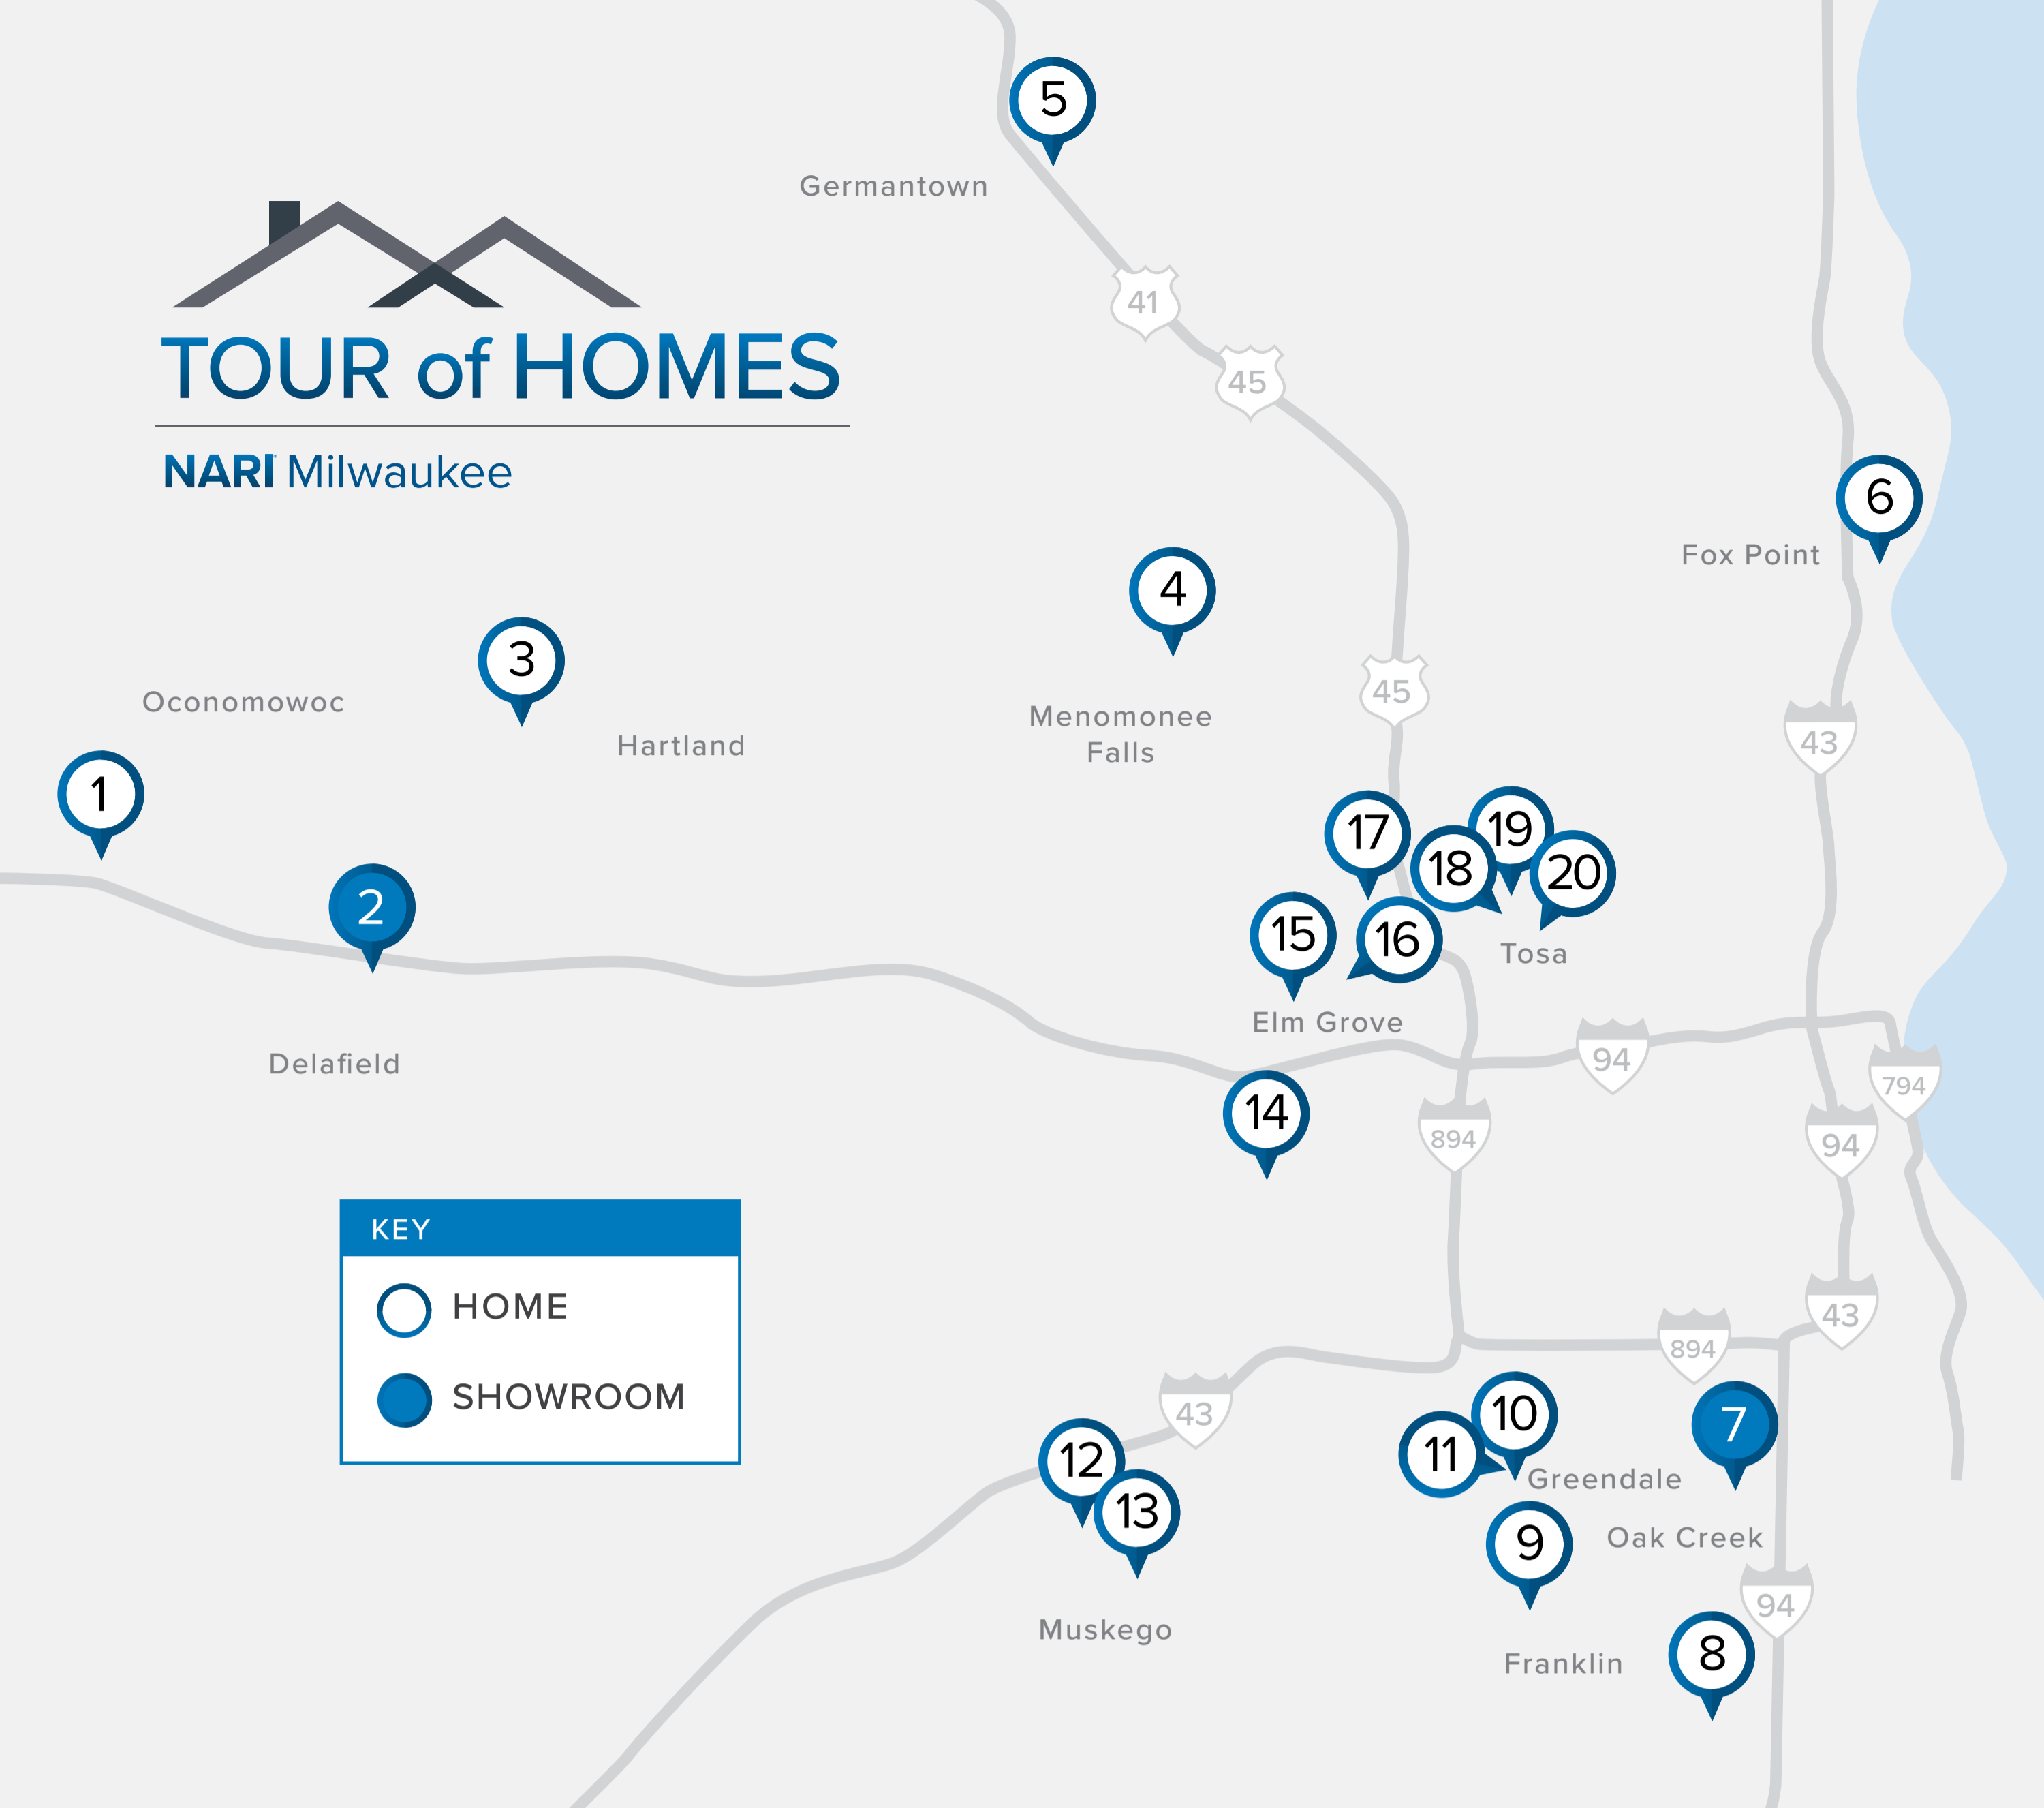

TOUR of HOMES

NARI Milwaukee

① Oconomowoc	Feia Construction, LLC
② Delafield	Callen SHOWROOM
③ Hartland	GMH Construction, Inc.
④ Menomonee Falls	Lifetime Renovations LLC
⑤ Germantown	Victory Renovations, LLC
⑥ Fox Point	Refined & Co.
⑦ Oak Creek	Wisconsin Granite Design SHOWROOM
⑧ Franklin	Surface Design Company LLC
⑨ Franklin	J&J Contractors I LLC
⑩ Greendale	J&J Contractors I LLC
⑪ Greendale	J&J Contractors I LLC
⑫ Muskego	Excel Custom Contractors LLC
⑬ Muskego	Bluejacket Builders
⑭ New Berlin	Lifetime Renovations LLC
⑮ Elm Grove	Liban Landscape | Premier Turf & Greens
⑯ Elm Grove	Liban Landscape | Premier Turf & Greens
⑰ Wauwatosa	Allen Kitchen & Bath
⑱ Wauwatosa	Lifetime Renovations LLC
⑲ Wauwatosa	Lifetime Renovations LLC
⑳ Wauwatosa	Alair Homes Milwaukee