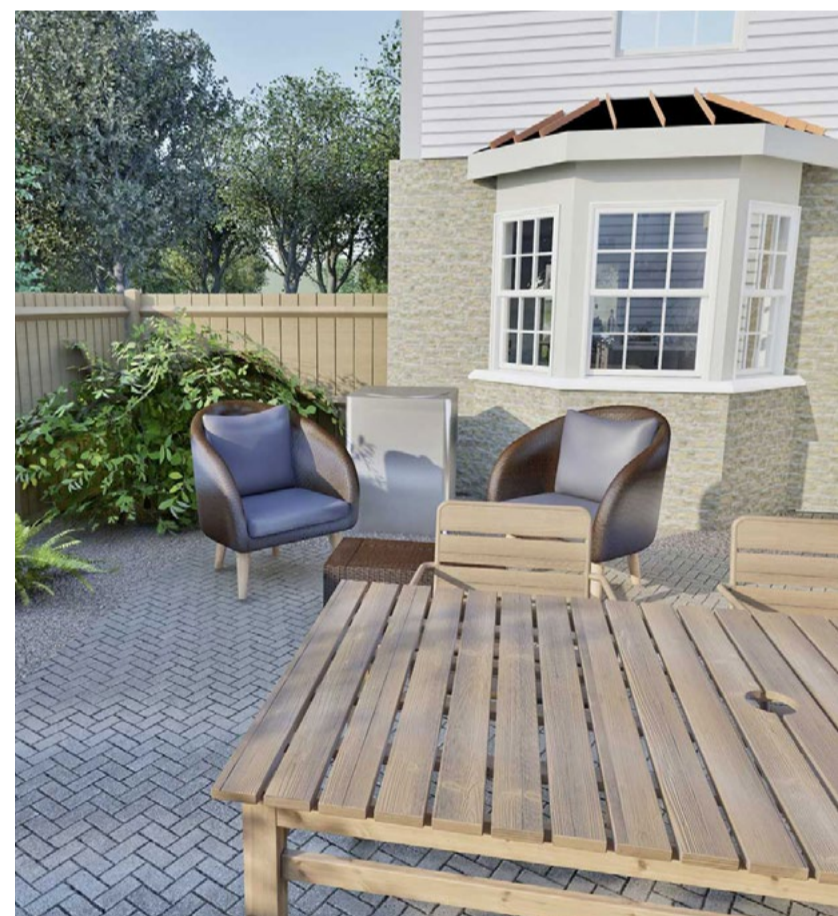

[Get Directions ▶](#)

**LIFETIME
RENOVATIONS**

19

FULL HOME REMODEL

Lifetime Renovations LLC

► 2477 N. 86th Street, Wauwatosa

A once-disconnected home transformed through an open kitchen, functional mudroom, and sunroom designed for year-round living.