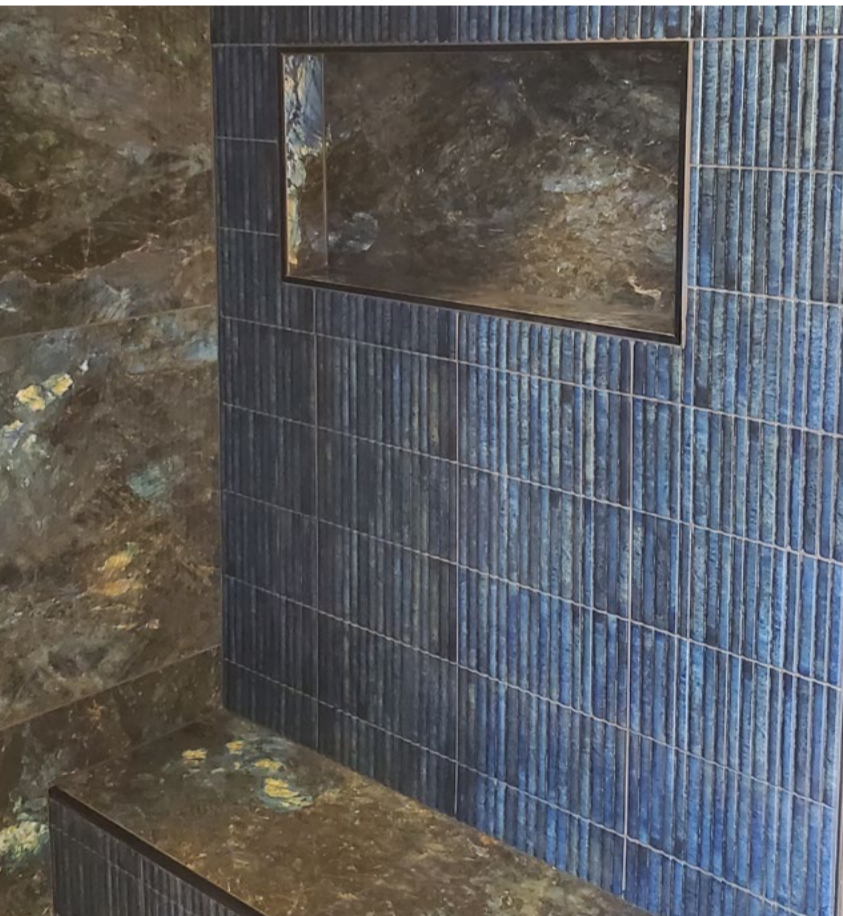

Discover what's
possible when
great design
meets expert
execution ▶

1

KITCHEN, BATH & LAUNDRY REMODEL

Feia Construction, LLC

▶ 1825 River Lakes Rd S, Oconomowoc

A design-driven renovation showcasing a gourmet kitchen, spa bath and bold, custom details tailored to reflect the homeowner's personal style.